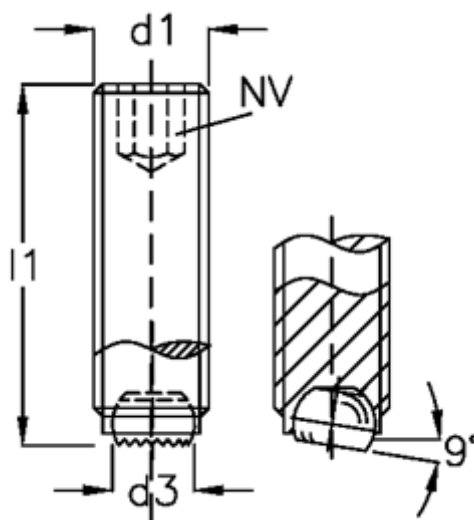

Article number: 20907621

Description: E+G Ball point screw  
GN 605-M6-25-VR

## Measures

---

d1	= M6
d2	= 4.0
d3	= 3.2
Internal hexagon	= 3
l1	= 25